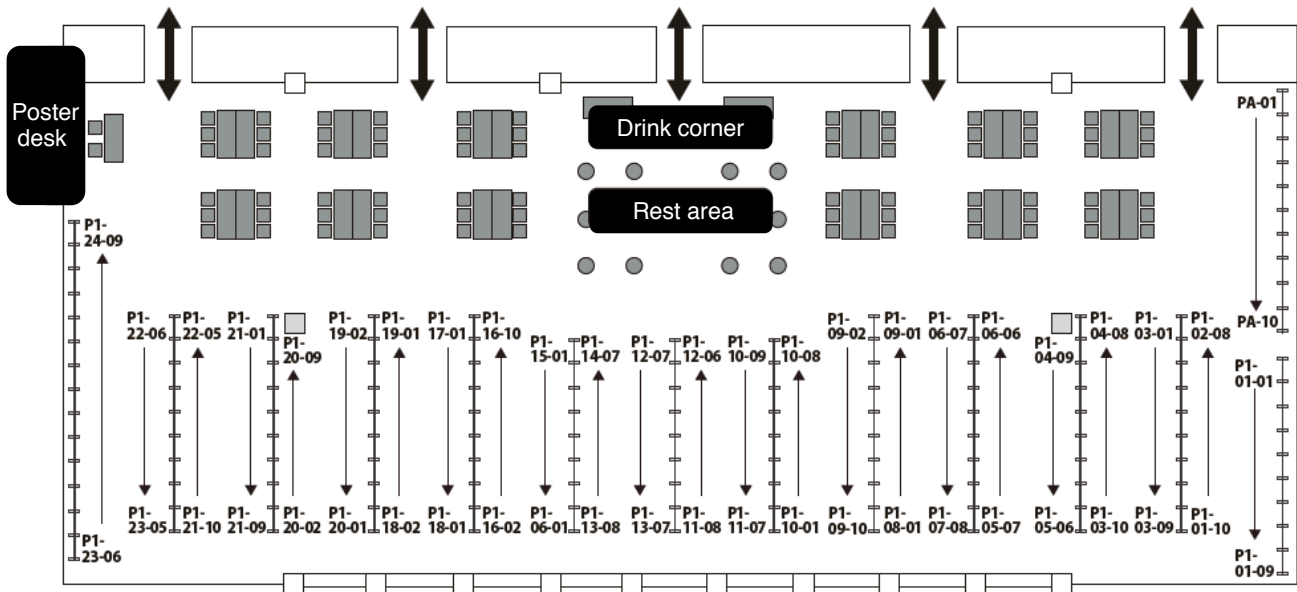

Floor MAP

TFT Building West 2F

November 8th (Thursday) and 9th (Friday)

November 10th (Saturday)

Floor MAP

TFT Building East 9F

November 8th (Thursday) and 9th (Friday)

November 10th (Saturday)

Poster MAP

TFT Building East 9F (904, 905, 906, 907)

November 8th (Thursday)

November 9th (Friday)