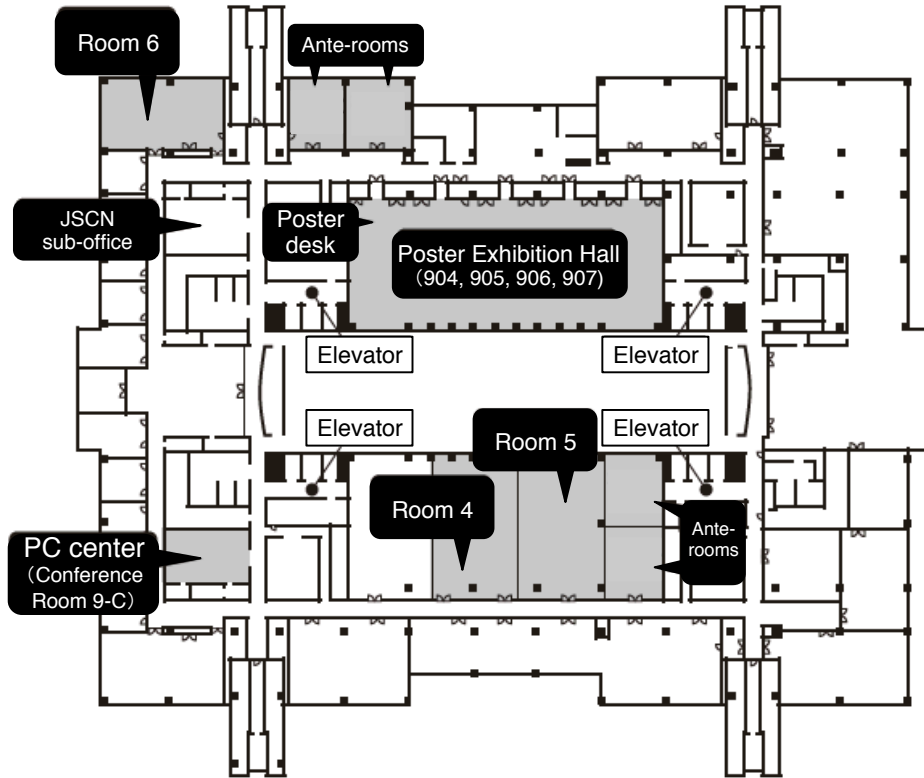

Floor MAP

TFT Building West 2F

November 8th (Thursday) and 9th (Friday)

November 10th (Saturday)

Floor MAP

TFT Building East 9F

November 8th (Thursday) and 9th (Friday)

November 10th (Saturday)

Poster MAP

TFT Building East 9F (904, 905, 906, 907)

November 8th (Thursday)

November 9th (Friday)